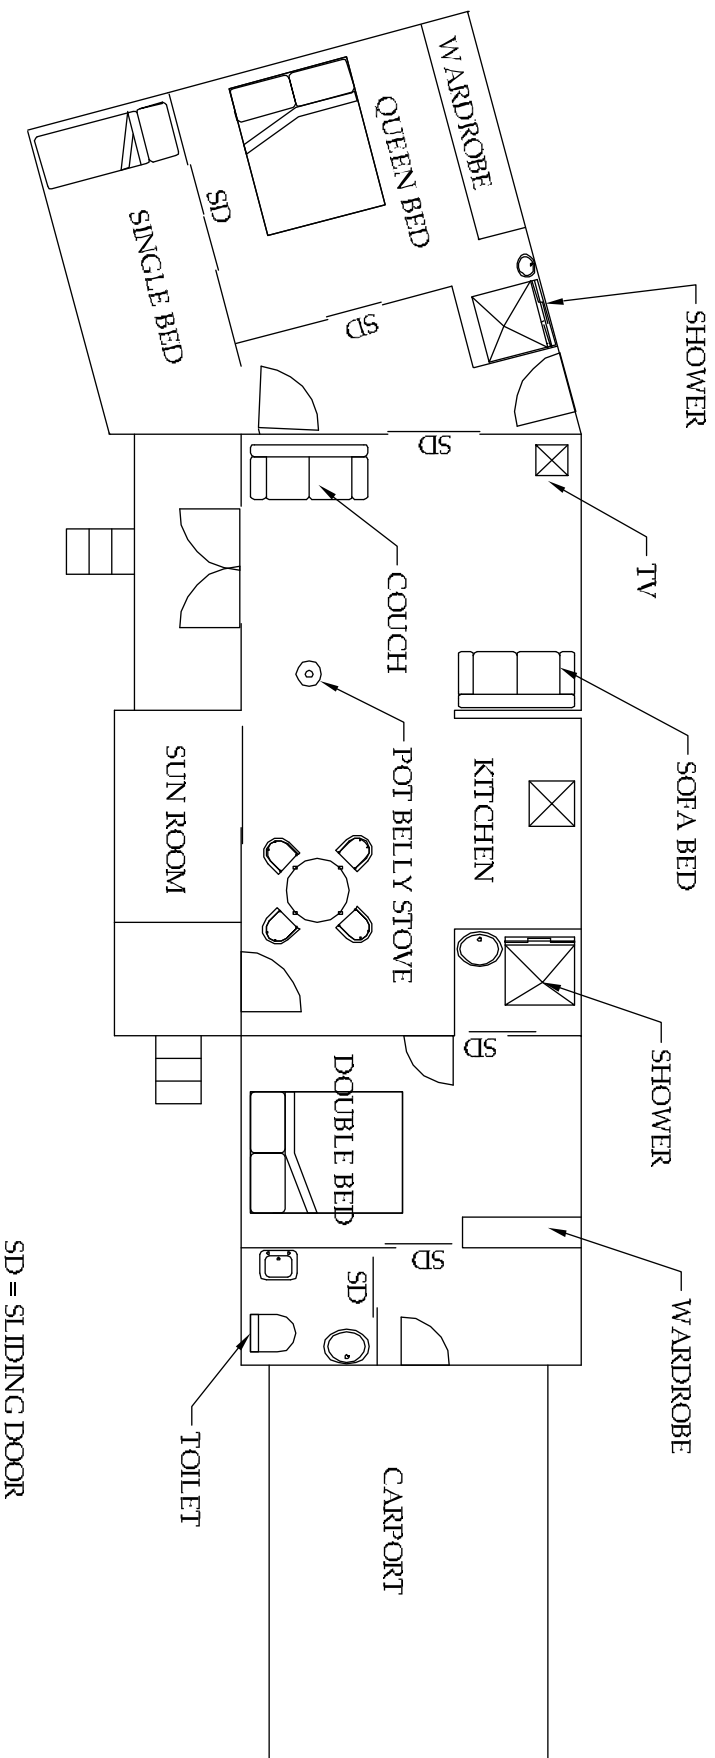

LITTLETON Self Contained Country Accomodation

A	18.11. 2004		
Issue	Date	Scale 1:100	
		Sheet Size	LITTLETON 213 Napoleon Reef Road Napoleon Reef NSW 2795
		A4	